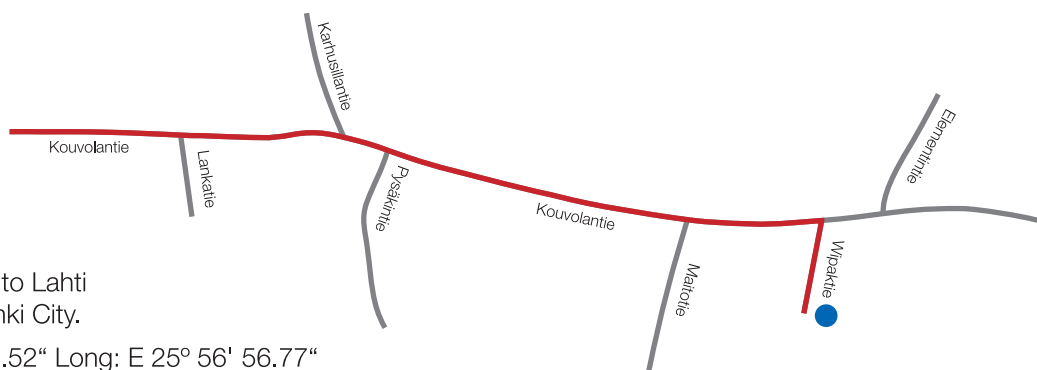

Airport: Helsinki
(about 90 min by car)

Harbour: Helsinki

Railway station: Lahti

Bus connections: Frequently to Lahti
from Helsinki Airport and Helsinki City.

Coordinates: Lat: N 60° 56' 7.52" Long: E 25° 56' 56.77"

How to find us: Wipak factory and offices are located in Nastola, near Lahti, about 120 km (80 miles) north of Helsinki.

From Helsinki Airport: choose the Ring road III east and follow the signs to the Lahti road No. 4/E75. At the exit Lahti I (east) turn towards Kouvola, to the road No. 12.

From Lahti Center: follow the signs to Kouvola, to the road No. 12.

On the road No. 12: after 9 km from Lahti take exit to Nastola and follow the road No. 312 to Kouvola. After 2 km you can see Wipaktie (Wipak street) and the Wipak sign on the right side of the road.